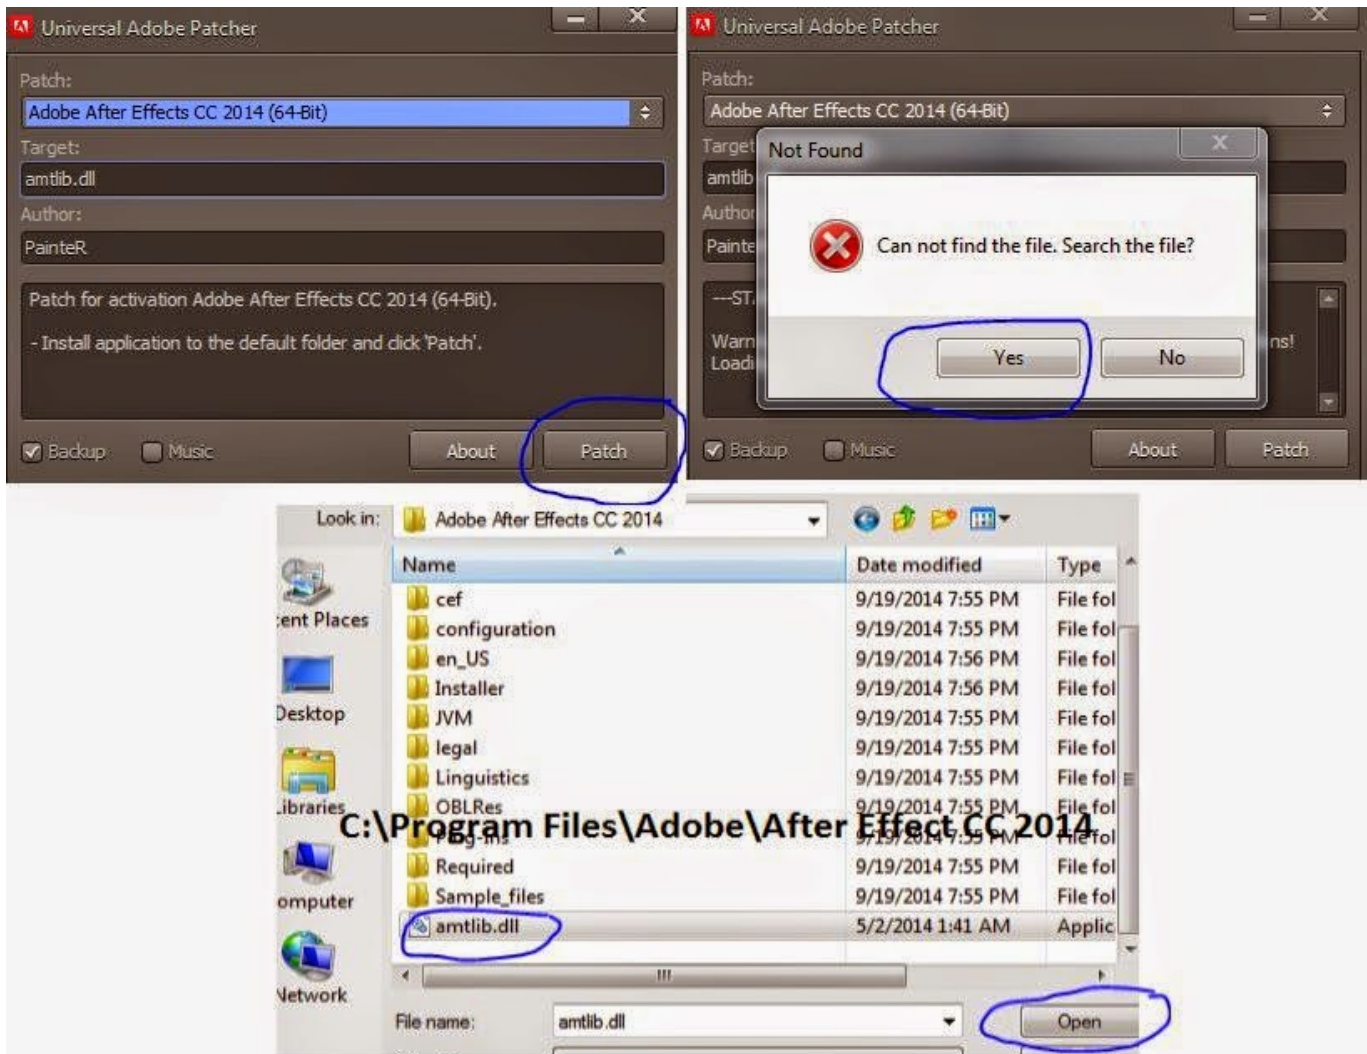

You need to [log in](#) before you can post comments.

Navigation

Registration

FAQ

[Adobe After Effects Cc Amlib.dll Crackeds](#)

[Adobe After Effects Cc Amtlib.dll Crackeds](#)

File was found and ready to download!

UPDATED 14 HOUES AGO

Fastest Source: [usenet.nl](#)

Click the **download button** and select one of the found **cloud sources**.

6.4

2865 VIEWS

Download 

 SECURE SCANNED

You need to [log in](#) before you can post comments.